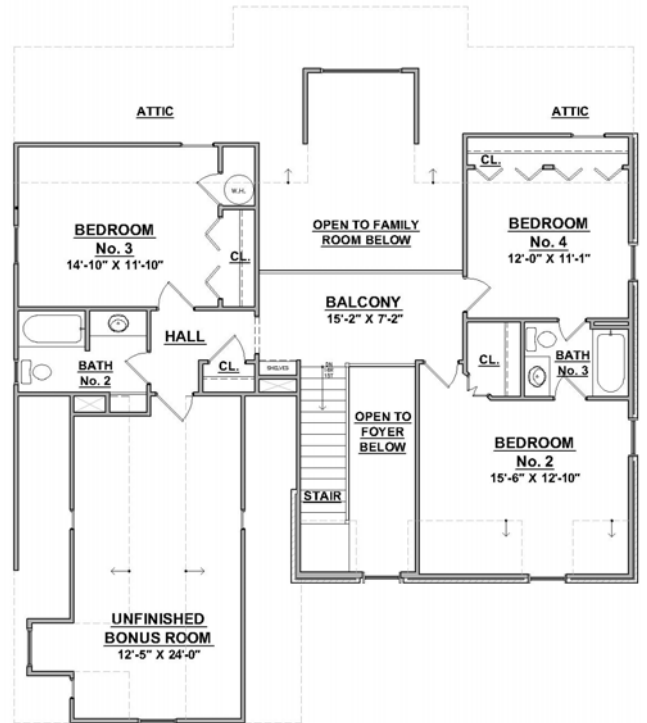

Welcome to the  
**Blackstone**

An upper level balcony overlooking living spaces below and a master suite on the main level are charming features of the Blackstone floorplan. We would be pleased to discuss new home opportunities with you.

**Main Level Floor Plan**  
 1588 square feet

**Upper Level Floor Plan**  
 1324 square feet