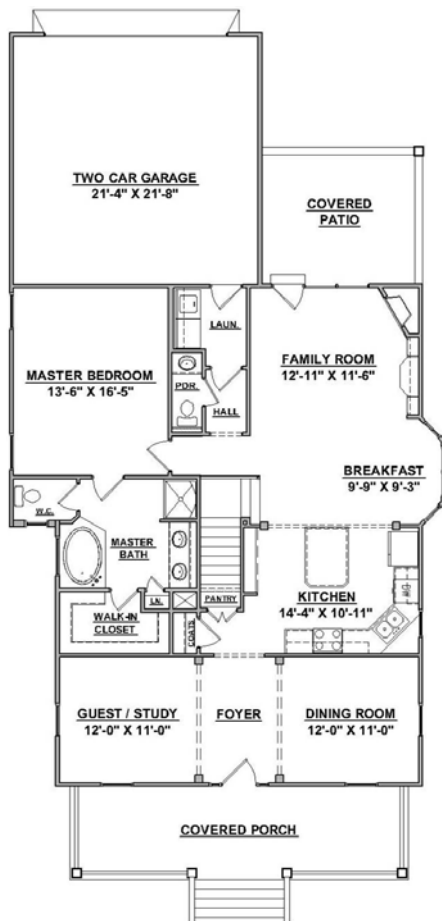

# Deerberry

As one of the most popular homes we build, the Deerberry offers the convenience of one floor living, with additional bedrooms and living space on the upper level. Architectural character presents itself in many ways in this floorplan. We would be pleased to discuss new home opportunities with you.

**Main Level  
Floor Plan**  
1562 square feet

**Upper Level  
Floor Plan**  
717 square feet

**Progress Street  
BUILDERS**