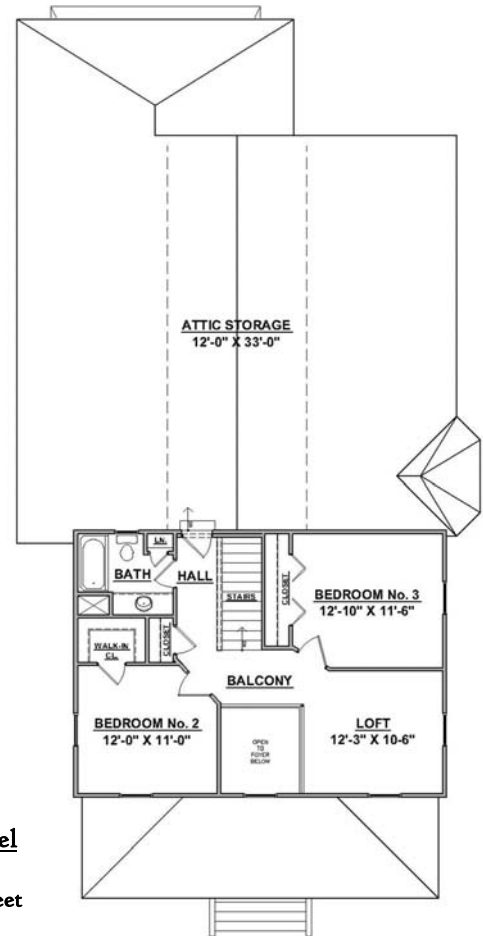

# Deerberry

As one of the most popular homes we build, the Deerberry offers the convenience of one floor living, with additional bedrooms and living space on the upper level. Architectural character presents itself in many ways in this floorplan. We would be pleased to discuss new home opportunities with you.

**Main Level  
Floor Plan**  
1562 square feet

**Upper Level  
Floor Plan**  
717 square feet

**Progress Street  
BUILDERS**