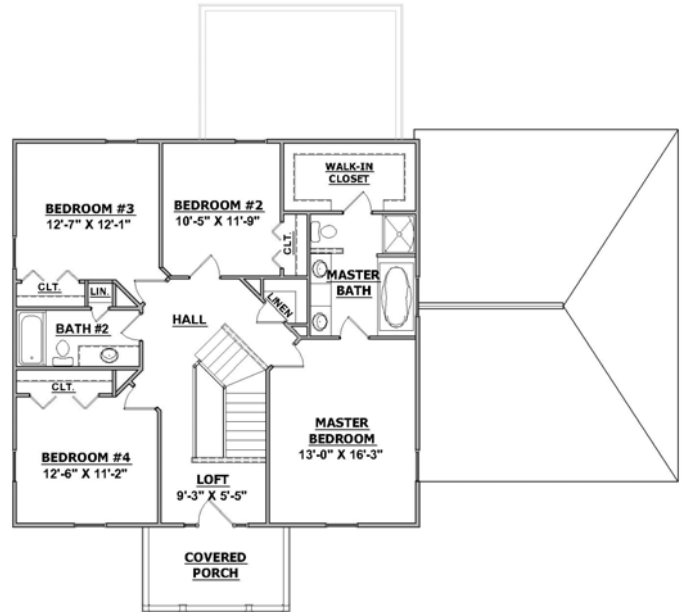

Welcome to the  
**Dogwood**

The Dogwood floorplan makes living easy with a convenient layout and good traffic flow throughout. The open plan main level is inviting for guests and family alike. Multiple bedrooms and a cozy loft are featured on the upper level. We would be pleased to discuss new home opportunities with you.

**Main Level Floor Plan**  
 1393 square feet

**Upper Level Floor Plan**  
 1146 square feet