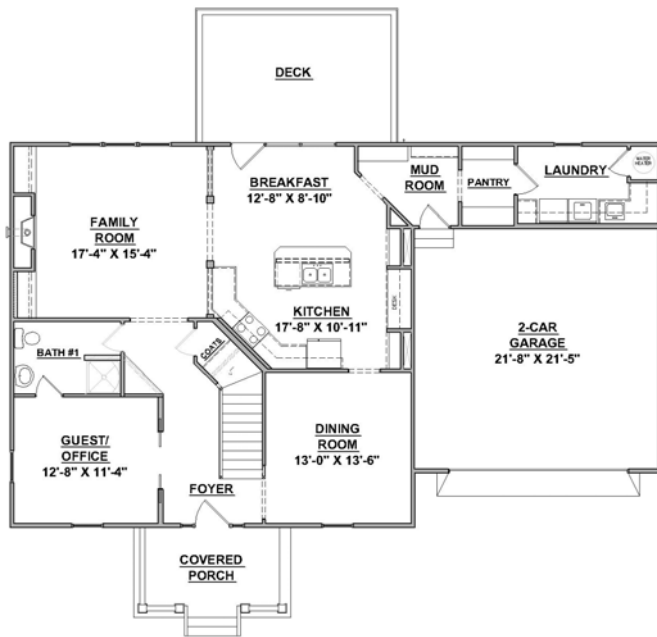

Welcome to the  
**Dogwood**

The Dogwood floorplan makes living easy with a convenient layout and good traffic flow throughout. The open plan main level is inviting for guests and family alike. Multiple bedrooms and a cozy loft are featured on the upper level. We would be pleased to discuss new home opportunities with you.

**Main Level Floor Plan**  
 1393 square feet

**Upper Level Floor Plan**  
 1146 square feet