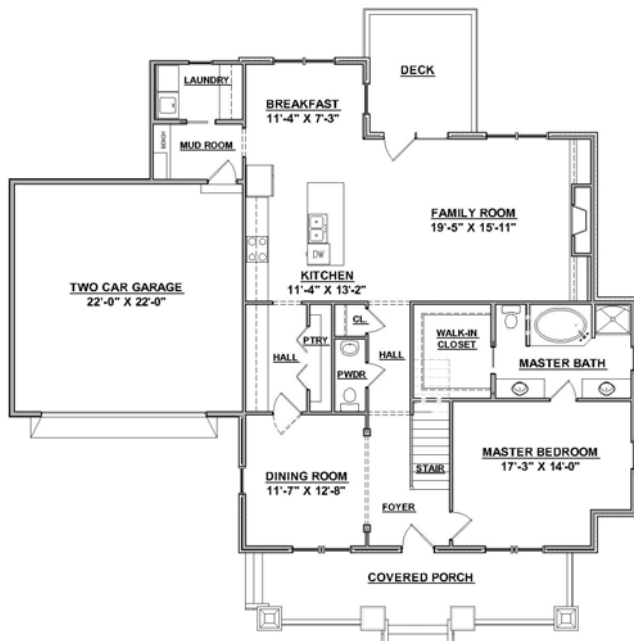

Welcome to the
Hemlock

A classic foyer with views to living spaces beyond and upper level loft welcomes you into this Craftsmen style home. Upper level bedrooms and loft space are complete with charming dormer windows. We would be pleased to discuss new home opportunities with you.

Main Level Floor Plan
 1494 square feet

Upper Level Floor Plan
 1170 square feet