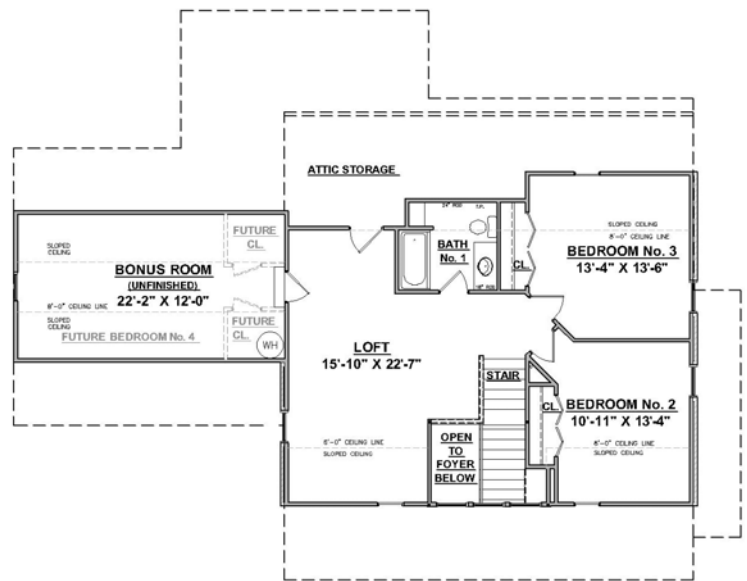

Welcome to the
Hemlock

A classic foyer with views to living spaces beyond and upper level loft welcomes you into this Craftsmen style home. Upper level bedrooms and loft space are complete with charming dormer windows. We would be pleased to discuss new home opportunities with you.

Main Level Floor Plan
 1494 square feet

Upper Level Floor Plan
 1170 square feet