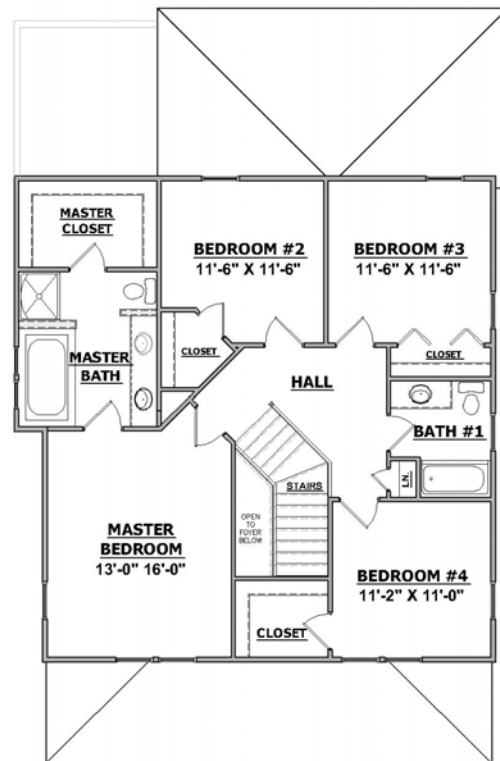

Welcome to the  
**Kinglet**

As one of our most dynamic floorplans, the Kinglet has excellent traffic flow throughout with easy access to all areas of the home. A winding central stair is a main focal point. We would be pleased to discuss new home opportunities with you.

Main Level Floor Plan  
 1410 square feet

Upper Level Floor Plan  
 1150 square feet