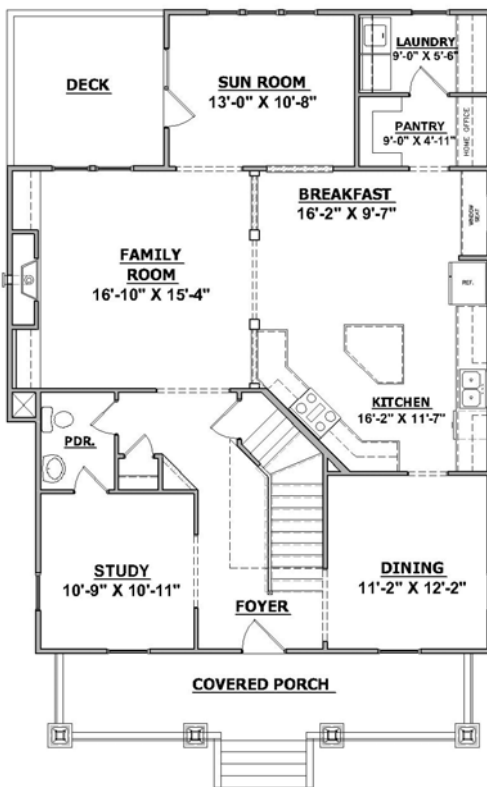

Welcome to the  
**Kinglet**

As one of our most dynamic floorplans, the Kinglet has excellent traffic flow throughout with easy access to all areas of the home. A winding central stair is a main focal point. We would be pleased to discuss new home opportunities with you.

Main Level Floor Plan  
 1410 square feet

Upper Level Floor Plan  
 1150 square feet