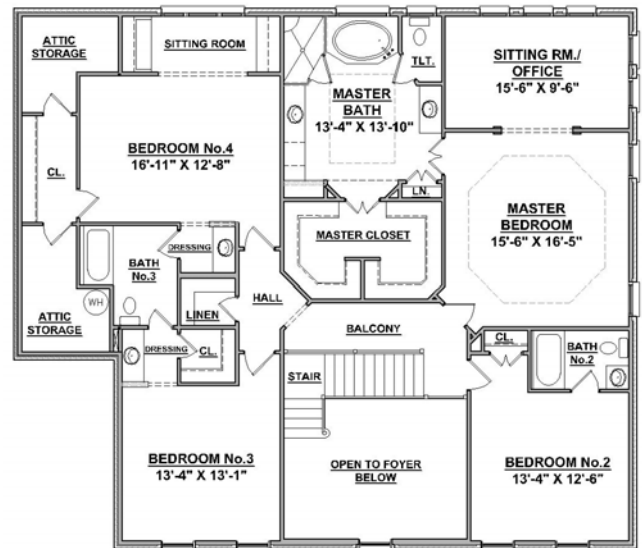

Welcome to the

Richmond

With open living spaces on the main level and generous bedroom and living spaces on the upper level, the Richmond floorplan is one of our most luxurious. Sitting rooms attached to upper level bedrooms and a stair accessible from two directions add extra charm to this Floorplan. We would be pleased to discuss new home opportunities with you.

Main Level Floor Plan
1729 square feet

Upper Level Floor Plan
2024 square feet